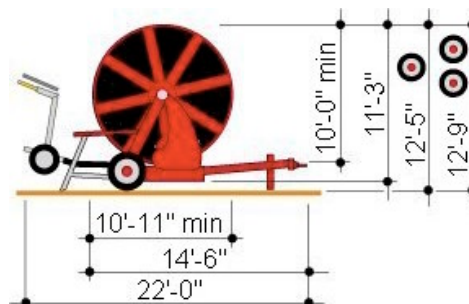

GX Series Dimensions

1364 lb. (63GX575)

GX 540 Series

2508 lb (75GX820)

GX 560 Series

3454 lb (82GX984)

GX 570 Series

4708 lb (90GX1150)

GX 581 Series

5676 lb (100GX1250)

GX 600 Series

6820 lb (110GX1312)

GX 790 Series

8426 lb (125GX1250)

GX 890 Series

11440 lb (110GX1800)