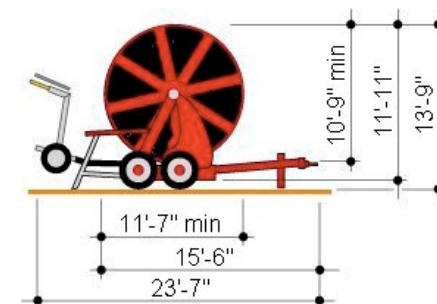

GX Series Dimensions

1364 lb. (63GX575)

GX 540 Series

2508 lb (75GX820)

GX 560 Series

3454 lb (82GX984)

GX 570 Series

4708 lb (90GX1150)

GX 581 Series

5676 lb (100GX1250)

GX 600 Series

6820 lb (110GX1312)

GX 790 Series

8426 lb (125GX1250)

GX 890 Series

11440 lb (110GX1800)