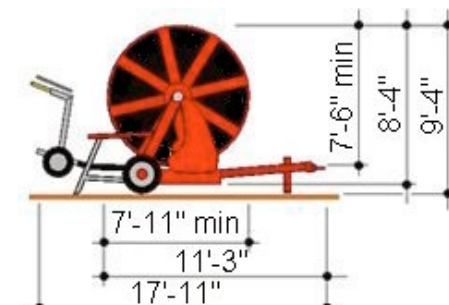

GX Series Dimensions

1364 lb. (63GX575)

GX 540 Series

2508 lb (75GX820)

GX 560 Series

3454 lb (82GX984)

GX 570 Series

4708 lb (90GX1150)

GX 581 Series

5676 lb (100GX1250)

GX 600 Series

6820 lb (110GX1312)

GX 790 Series

8426 lb (125GX1250)

GX 890 Series

11440 lb (110GX1800)