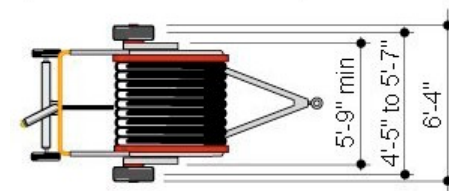

GX Series Dimensions

1364 lb. (63GX575)

GX 540 Series

2508 lb (75GX820)

GX 560 Series

3454 lb (82GX984)

GX 570 Series

4708 lb (90GX1150)

GX 581 Series

5676 lb (100GX1250)

GX 600 Series

6820 lb (110GX1312)

GX 790 Series

8426 lb (125GX1250)

GX 890 Series

11440 lb (110GX1800)