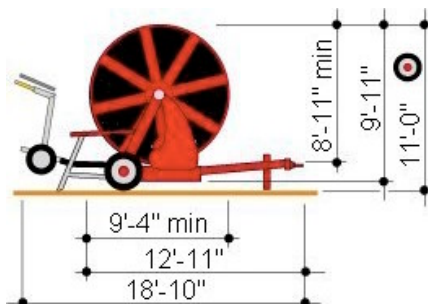

GX Series Dimensions

1364 lb. (63GX575)

GX 540 Series

2508 lb (75GX820)

GX 560 Series

3454 lb (82GX984)

GX 570 Series

4708 lb (90GX1150)

GX 581 Series

5676 lb (100GX1250)

GX 600 Series

6820 lb (110GX1312)

GX 790 Series

8426 lb (125GX1250)

GX 890 Series

11440 lb (110GX1800)