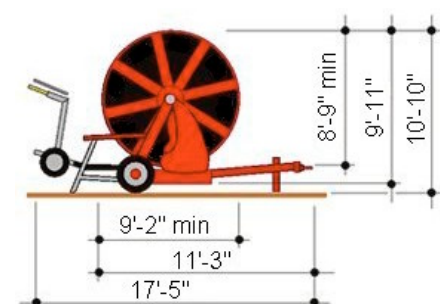

GX Series Dimensions

1364 lb. (63GX575)

GX 540 Series

2508 lb (75GX820)

GX 560 Series

3454 lb (82GX984)

GX 570 Series

4708 lb (90GX1150)

GX 581 Series

5676 lb (100GX1250)

GX 600 Series

6820 lb (110GX1312)

GX 790 Series

8426 lb (125GX1250)

GX 890 Series

11440 lb (110GX1800)