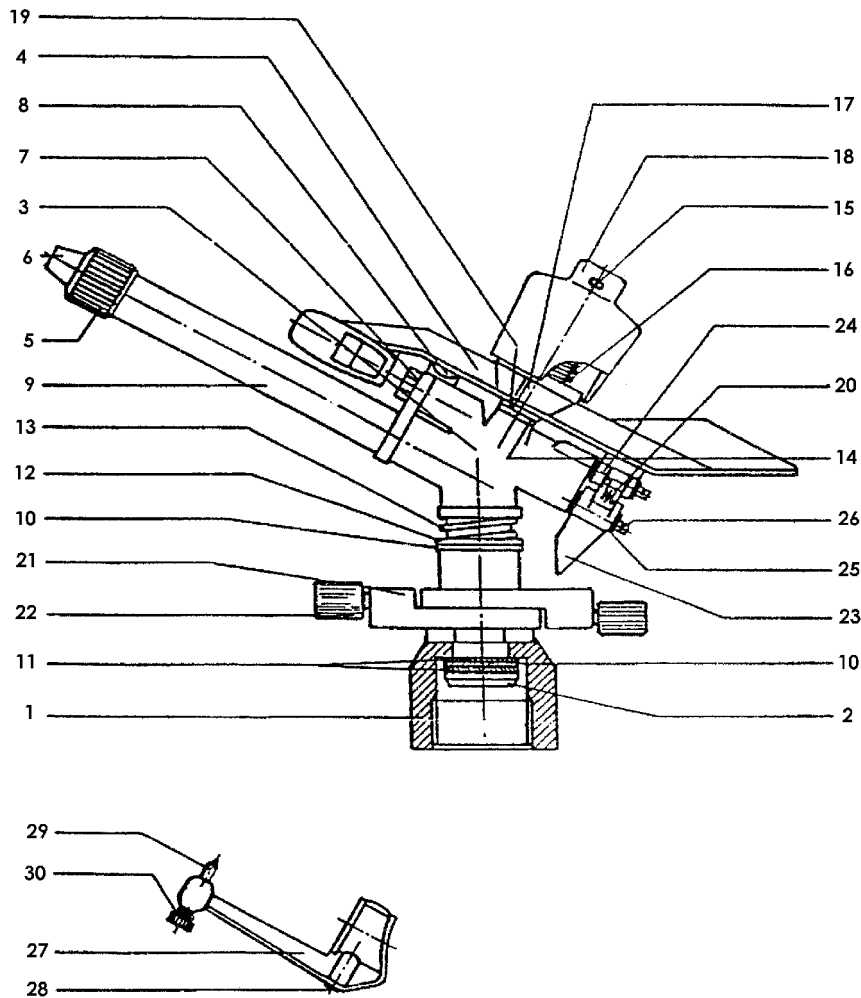

Komet 163 Gun Assembly

Itemized Part Listing

11/2002

POS	Item #	Description	Qty
1	D 28707	Collar / Threaded 1-1/2"	1
2	G28503	Tube / Connector	1
3	P28418	Body	1
4	V28469	Arm / Drive	1
5	W28401	Nut / Nozzle	1
6	?	Specify Dia. In mm	1
7	H28435	Nozzle / Drive Arm	1
8	B28452	Stop / Arm	1
9	C28384	Tube / Range	1
10	A28520	Washer / Teflon	2
11	X28724	Washer / Neoprene	1
12	A80132	Washer	1
13	J28367	Spring	1
14	K28299	Washer / Brass	1
15	L28231	Pin / Split	1

POS	Item #	Description	Qty
16	E28248	Spring	1
17	Z28197	Support / Spring	1
18	S28214	Cap / Spring	1
19	N28486	Washer / Friction	1
20	R28282	Spring	1
21	Q28350	Ring / Sector	1
22	Q28741	Screw / Sector Ring	1
23	T28537	Arm / Lower Trip	1
24	Y28265	Block / Upper Stop	1
25	X28333	Washer	1
26	D28316	Pin	1
27	M23471	Breaker / Water	1
28	Y28656	Screw / Breaker Fixing	1
29	K28690	Screw / Water Breaker	1
30	R28673	Spring / Screw	1