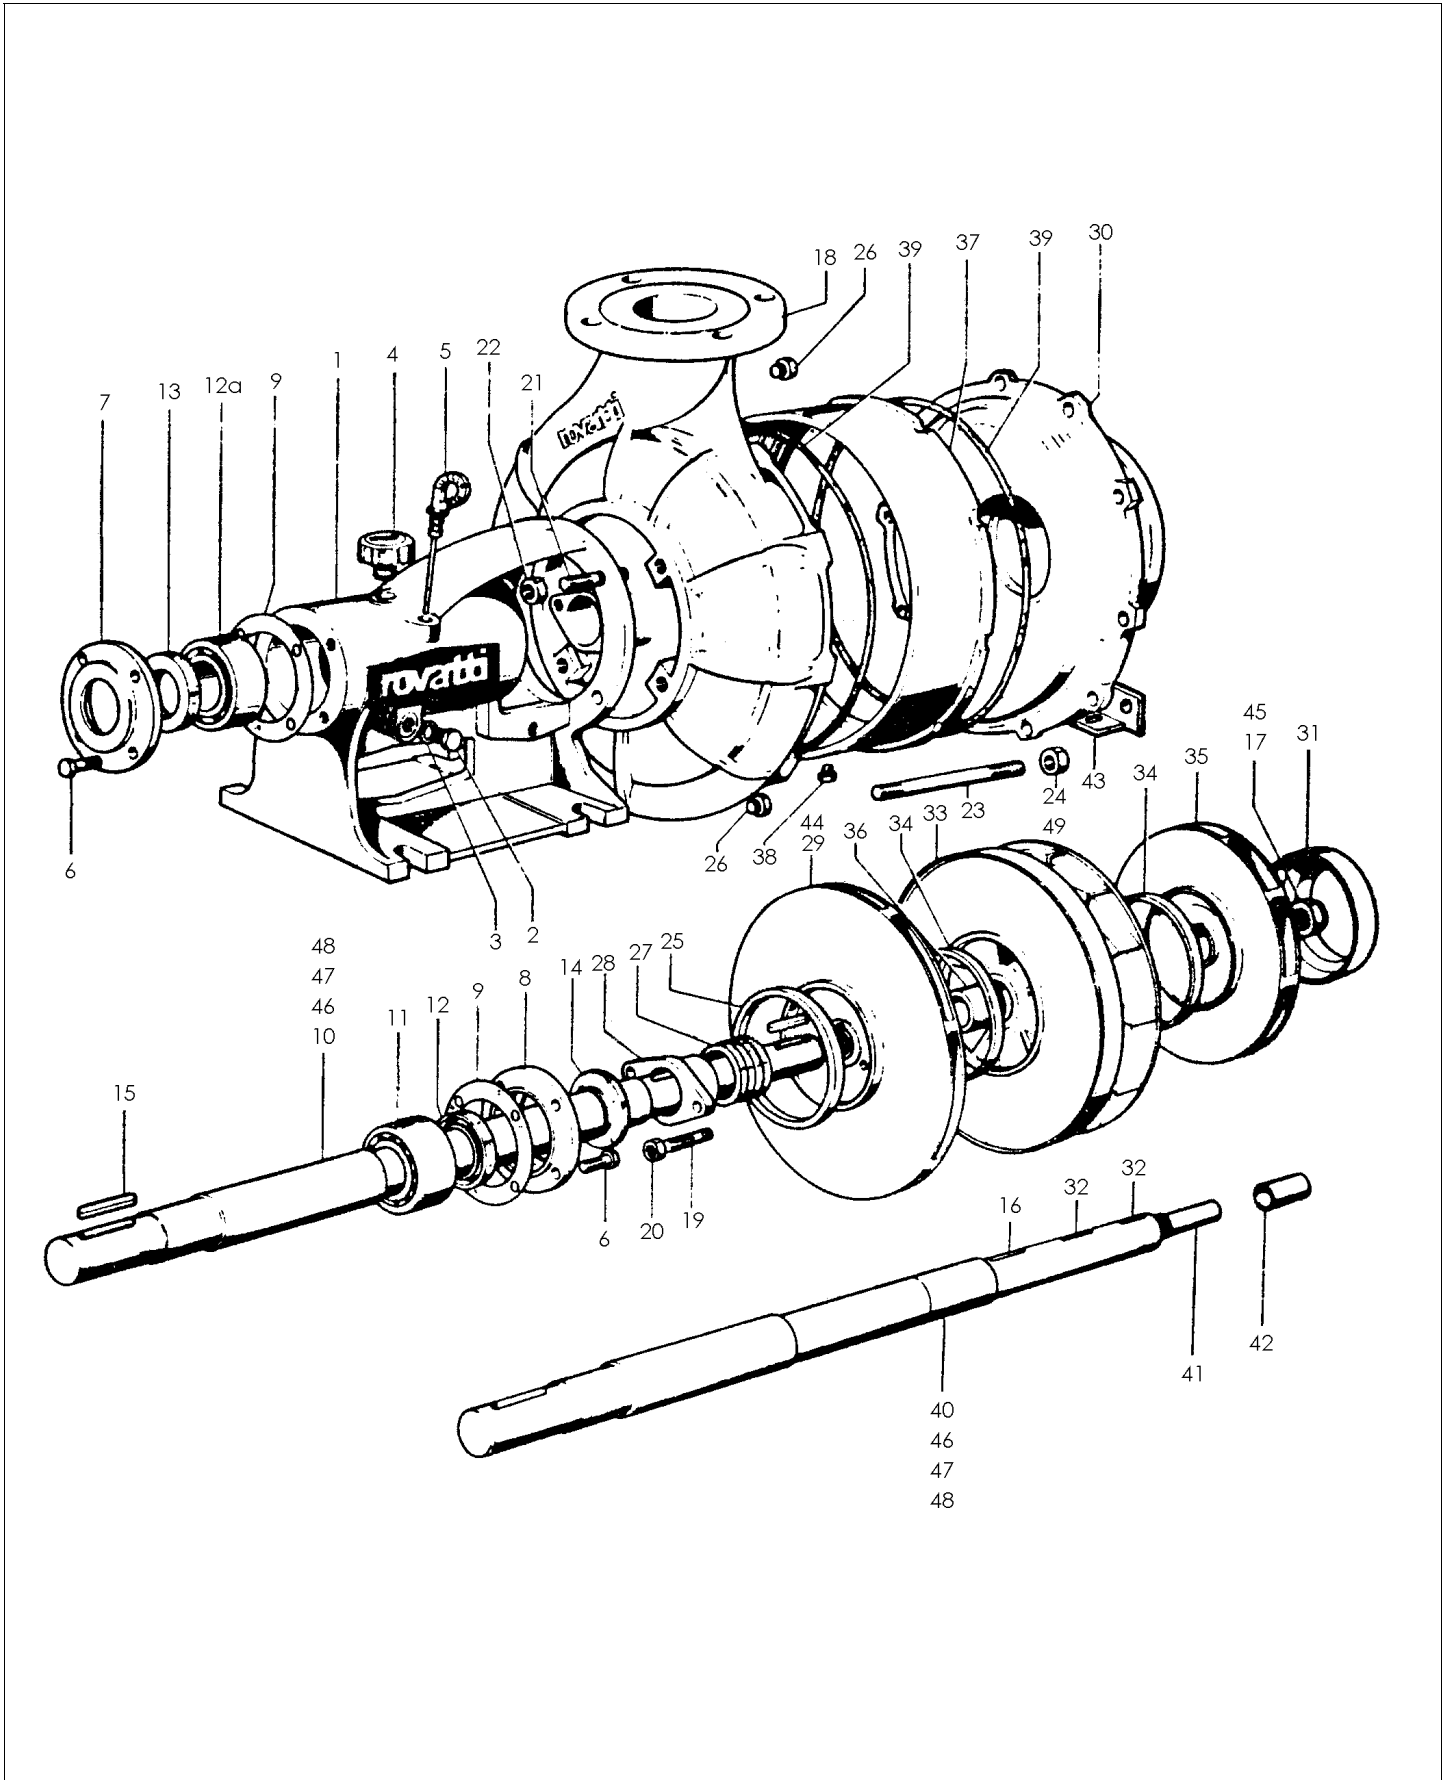

Rovatti S4K125 Series Pump

Itemized Part Listing

01/2003

POS	Item Description	S4K125/2		S4K125/3	
		Part #	Q	Part #	Q
1	Support / Bearing	4000	1	4000	1
2	Plug / Magnetic	4470	1	4470	1
3	Plug / Magnetic	4470	1	4470	1
4	Plug / Breather	3370	1	3370	1
5	Dipstick / Oil Level	3740	1	3740	1
6	Bolt	VTE4	8	VTE4	8
7	Cover	4002	1	4002	1
8	Cover	4001	1	4001	1
9	Gasket *	4008	2	4008	2
10	Shaft	9574	1	9573	1
11	Bearing *	CU22	1	CU22	1
12	Seal / Oil *	AT10	1	AT10	1
12a	Bearing *	CU17d	1	CU17d	1
13	Seal / Oil *	AT3	1	AT3	1
14	Ring / Water Sealing *	AP6	1	AP6	1
15	Key	LI24	1	LI24	1
16	Key	LI48	1	LI48	1
17	Nut / Impeller	DA30b	1	DA30b	1
18	Body / Pump	3923	1	3923	1
19	Bolt / Stud	VP7	2	VP7	2
20	Nut	DEA10	2	DEA10	2
21	Bolt / Stud	VP24	4	VP24	4
22	Nut	DEA20	4	DEA20	4
23	Bolt / Stud	VP26	12	VP27	12
24	Nut	DEA16	12	DEA16	10
25	Ring / Wear *	3995	1	3995	1
26	Plug	NO19	2	NO19	2
27	Ring / Packing *	5643	6	5643	6
28	Flange / Packing	4003	1	4003	1
29	Impeller / pump Body	3906	1	3906	1
30	Cover / Suction	3999	1	****	**
30	Cover / Suction w/support	****	**	3999/1	1
31	Ring / Wear *	3995	1	3995	1
32	Key	LI17	1	LI17	2
33	Diffuser	3685	1	3685	2
34	Ring / Wear *	3995	2	3995	4
35	Impeller / Diffuser	3902	1	3902	2
36	Spacer	4004	1	4004	2
37	Shell / Diffuser	3998	1	3998	2
38	Plug	NO19	1	NO19	2
39	O-Ring *	3888	1	3888	1
39	O-Ring *	4005	1	4005	2
40	Bushing *	9418	1	9418	1
41	Bushing *	****	**	9576	1
42	Bushing *	****	**	2306	1
43	Foot / Support	****	**	4012	1
44	Washer	9578	1	9578	1
45	Washer	6718	1	6718	1
46	Bolt	****	**	****	**
47	Washer	****	**	****	**
48	Washer	****	**	****	**
49	Nut	****	**	DEM16	2

Place "RI" prefix before all part numbers before placing orders.

It is useful to keep a stock of fast wearing parts on hand for quick repairs. Most recommended spare parts are marked by an asterisk (*) following part description.