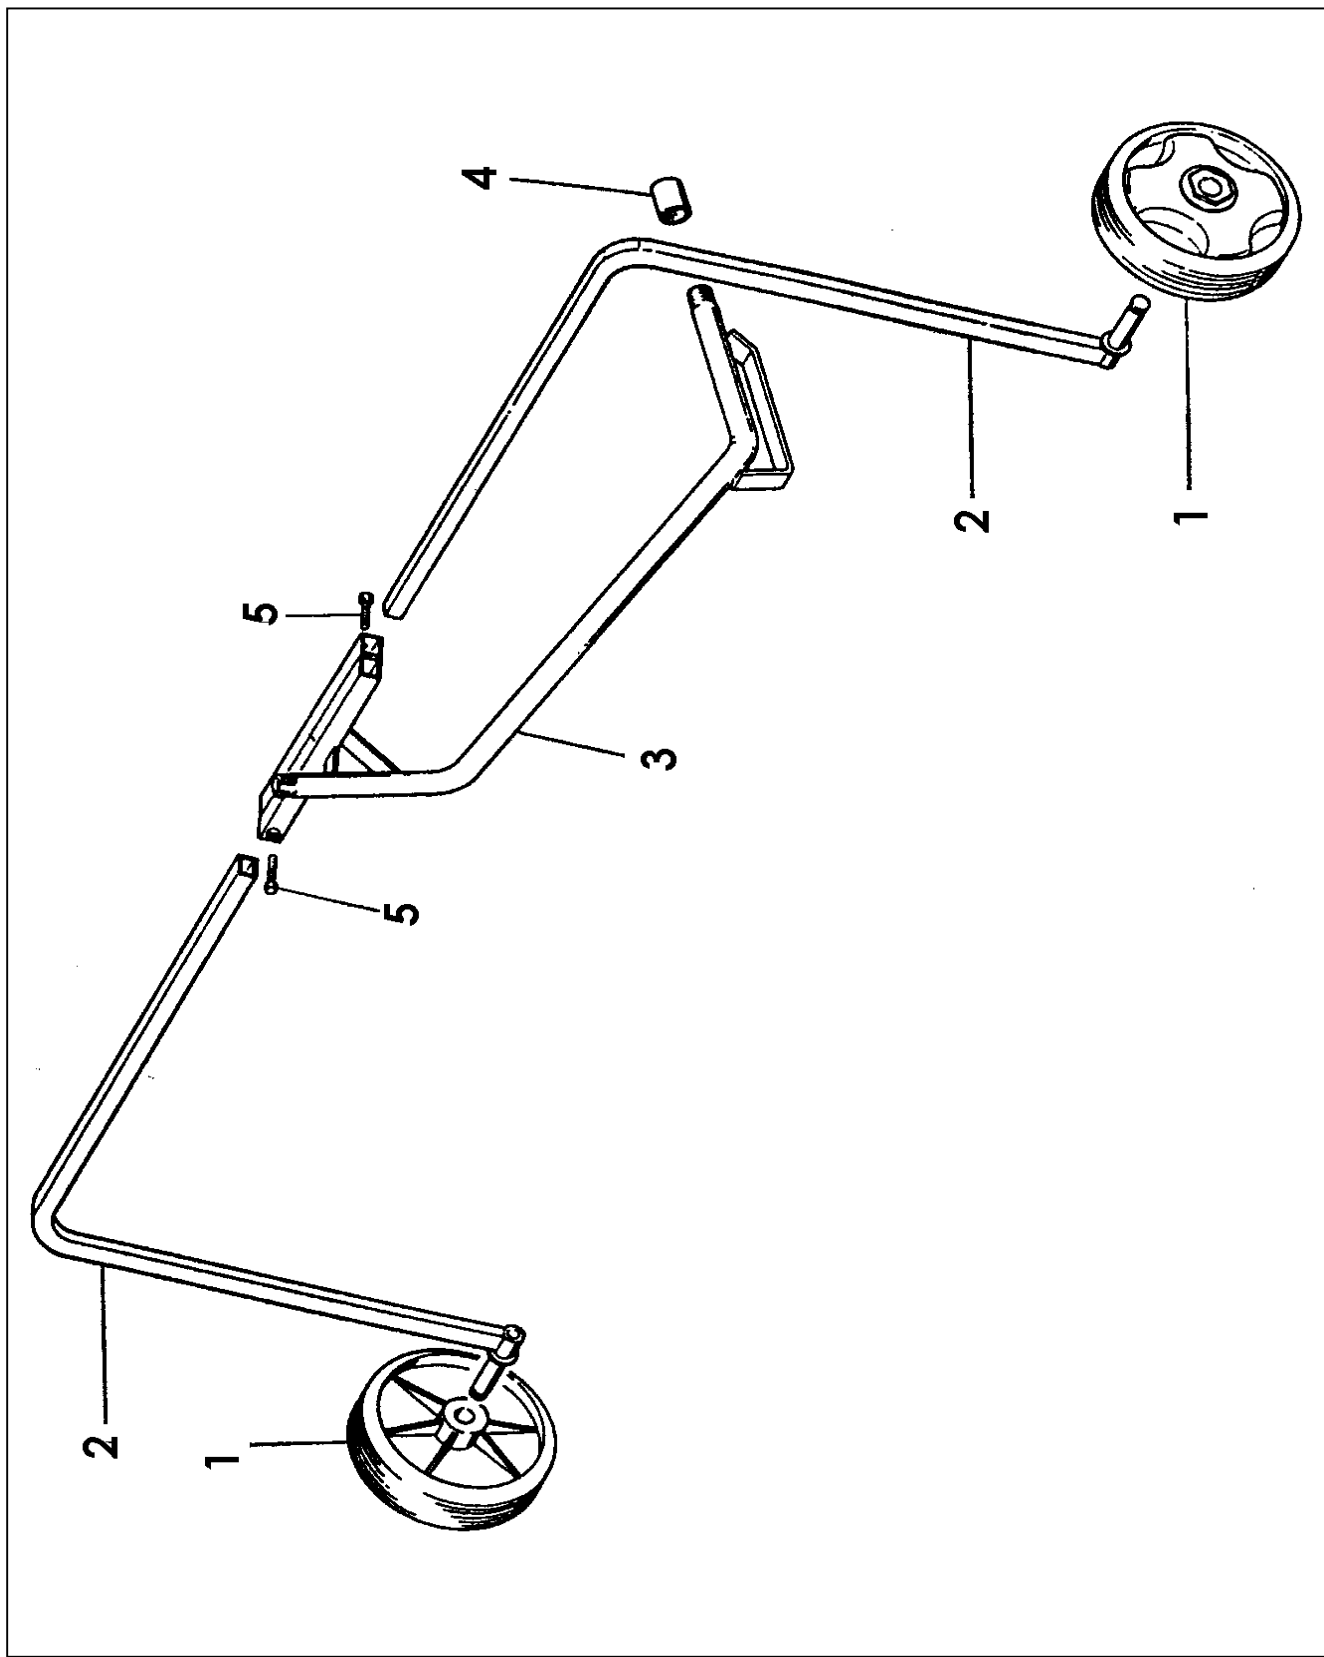

MICRO 32 TROLLEY

POS.	Page	Description	N.Pieces	Item Number	Notes
1	106	Wheel	2	2000115	
2	106	Trolley Lag	2	3000302	
3	106	Trolley Body	1	3000301	
4	106	Coupling 3/4" NPT	1		
5	106	Bolt M10x25	2	4000111